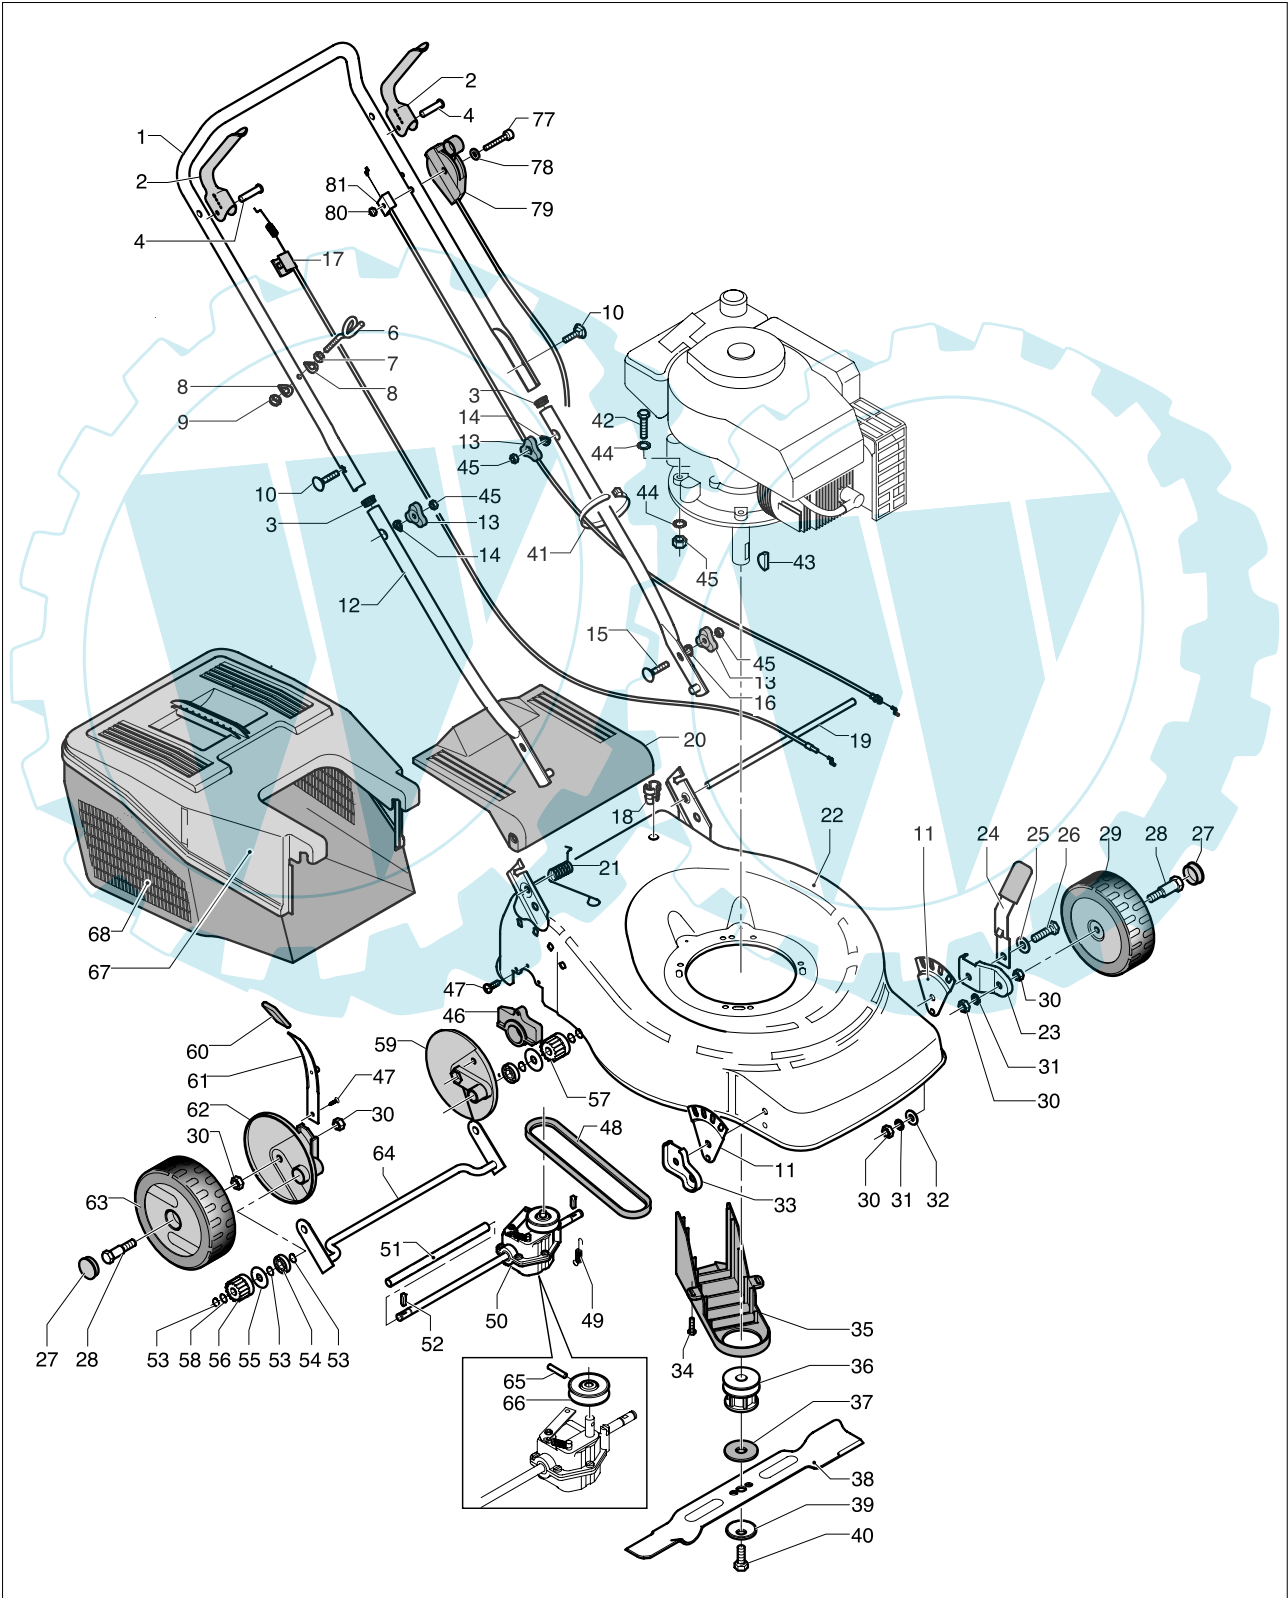

brand	MEP

date	FEB/03	SHEET 1/3

Model

MP 546 SP

Product number

953875703